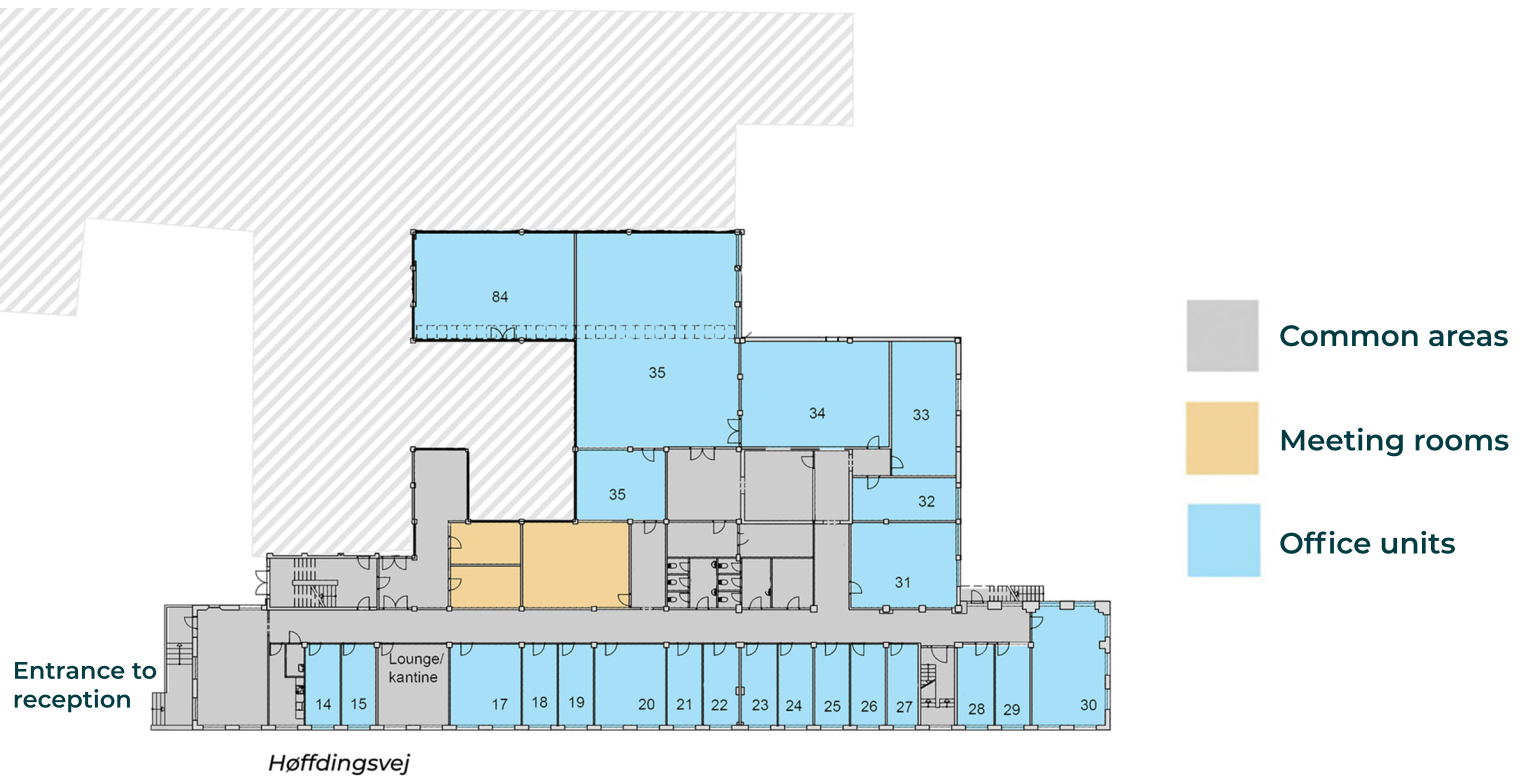

Floor Plan Officehotel Basement

Høffdingsvej 34,
2500 Valby

Updated: Jan 2021

Floor Plan Officehotel Ground floor

Høffdingsvej 34,
2500 Valby

Updated: Jan 2021

Floor Plan Officehotel 1st floor

Høffdingsvej 34,
2500 Valby

Updated: Jan 2021

Floor Plan Officehotel 2nd floor

Høffdingsvej 34,
2500 Valby

Updated: Jan 2021

Floor Plan Officehotel 3rd floor

Høffdingsvej 34,
2500 Valby

Updated: Jan 2021