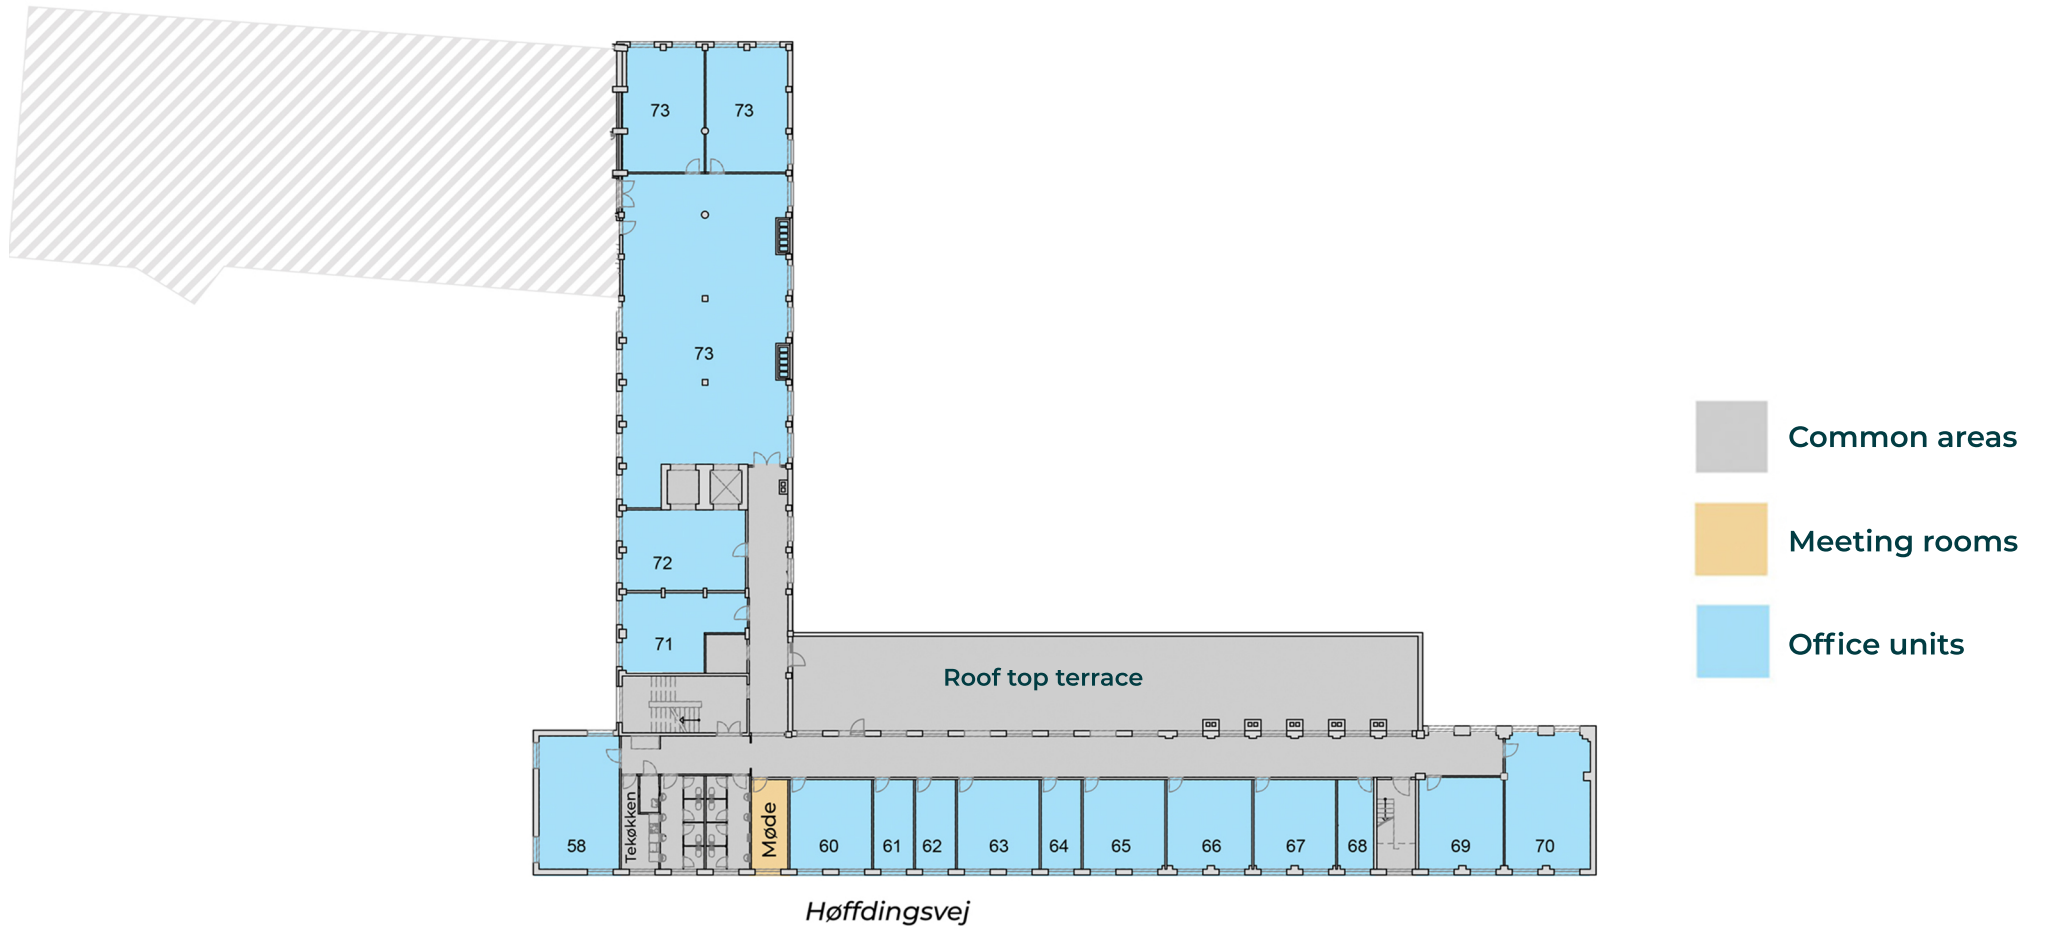

Floor Plan Officehotel Basement

Høffdingsvej 34,
2500 Valby

Updated: Jan 2021

Floor Plan Officehotel Ground floor

Høffdingsvej 34,
2500 Valby

Updated: Jan 2021

Floor Plan Officehotel 1st floor

Høffdingsvej 34,
2500 Valby

Updated: Jan 2021

Floor Plan Officehotel 2nd floor

Høffdingsvej 34,
2500 Valby

Updated: Jan 2021

Floor Plan Officehotel 3rd floor

Høffdingsvej 34,
2500 Valby

Updated: Jan 2021