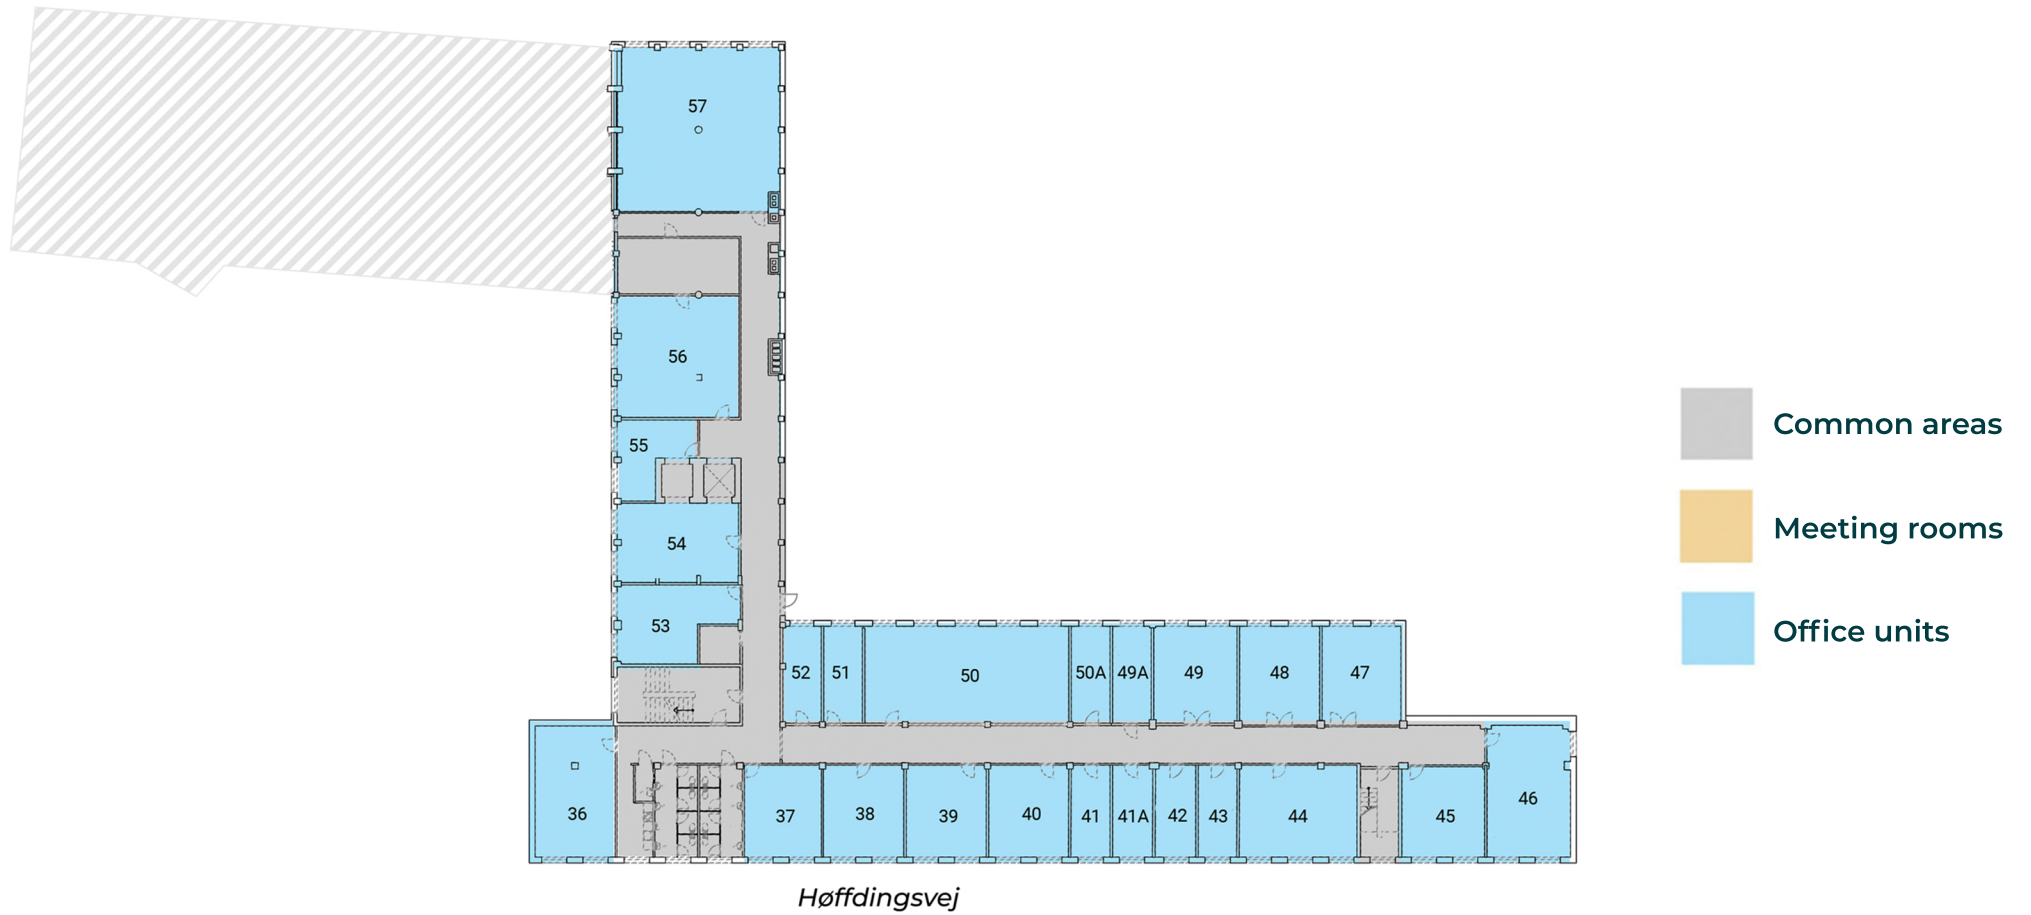

Floor Plan Officehotel Basement

Høffdingsvej 34,
2500 Valby

Updated: Jan 2021

Floor Plan Officehotel Ground floor

Høffdingsvej 34,
2500 Valby

Updated: Jan 2021

Floor Plan Officehotel 1st floor

Høffdingsvej 34,
2500 Valby

Updated: Jan 2021

Floor Plan Officehotel 2nd floor

Høffdingsvej 34,
2500 Valby

Updated: Jan 2021

Floor Plan Officehotel 3rd floor

Høffdingsvej 34,
2500 Valby

Updated: Jan 2021